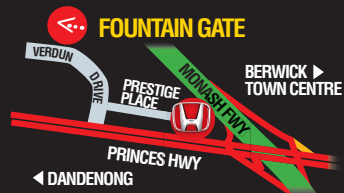

**NEW WORLD**  
**HONDA**  
 IF IT'S HONDA, IT'S HERE  
 nwh@newworldhonda.com.au

**OPEN**  
**TILL**  
**5PM**  
**SATURDAYS**

**03 8794 0000** **518 PRINCES HWY, BERWICK**  
 (ENTER OFF PRESTIGE PLACE, VIA VERDUN DRIVE)